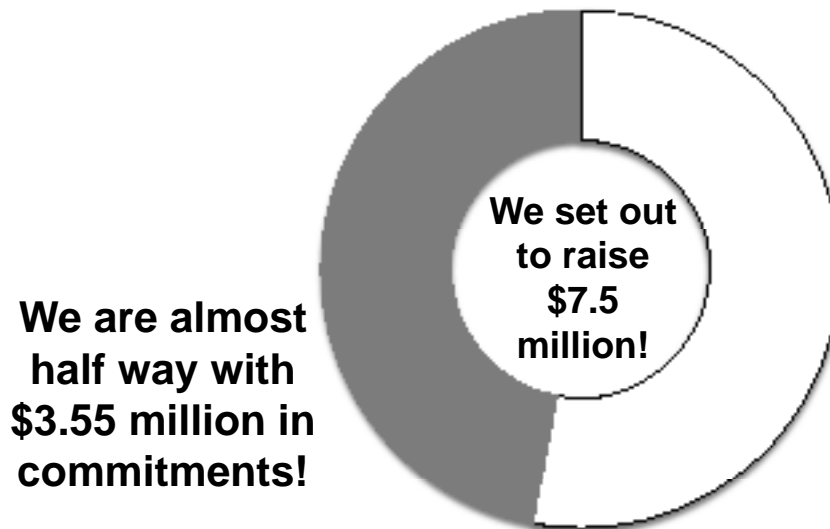

Compelled by Christ!

Just a year ago, we began what has become a GREAT ADVENTURE! One destined to prepare us for the future!

- To raise leaders.
- To address the soft spots in our mission.
- To strengthen the primary arenas where leaders come from - our campuses & campus ministries.
- To develop ways to sustain our walk together as this Nebraska Synod.

66% (167) of our congregations have said YES and a number of congregations are still working on this.

**Phase I is a BOOMING SUCCESS!
Now, we launch *Phase II*.**

We're seeing results...

- Operation IDEA is growing.
- Fifteen individuals will become spiritual directors over the next two years, joining with others to provide us with nearly 30 spiritual directors in the Nebraska Synod.
- Theological Education programming continues.
- Lay Leadership events are staggering successes.

At camp...

- Camper numbers, for a number of years on the decline, are up significantly because of the exciting new high ropes elements and a new spiritual depth not seen before.
- The Swanson center debt is going down.
- Endowment funds have been established for persons with special needs and for subsidizing the usage of Sullivan Hills in western Nebraska.
- Old summer camp facilities are being rebuilt.